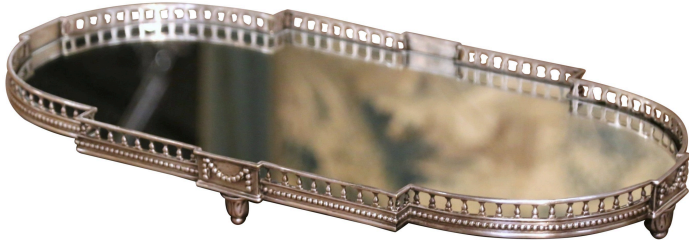

## 19TH CENTURY FRENCH LOUIS XVI SILVERED BRONZE MIRRORED PLATEAU SURTOUT DE TABLE

\$2,975

---

**SKU:** 253-347

**Stock:** N/A

**Categories:** [New Arrivals](#), [Trays, Plates & Platters](#)

Elevate a dining table, console, or vanity with this elegant antique French surtout de table crafted circa 1870 in the refined Louis XVI taste. The elongated oval form features a mirrored plateau from later addition, framed in finely cast silvered bronze with an open pierced gallery of delicate balusters and beaded trim. Decorative swag motifs mounted over tapered fluted feet further enhance the neoclassical silhouette with understated sophistication.

Originally designed as a centerpiece to protect fine table linens while displaying candelabra, crystal, or serving pieces, this decorative plateau now serves beautifully as a vanity tray, centerpiece, or decorative accent. The mirrored surface reflects light elegantly and contrasts beautifully with the softly aged silvered finish. The underside retains its original wood backing and hardware.

The surtout is in excellent condition commensurate with age and use. A timeless decorative object with refined proportions and classic French elegance.

Dimensions: 28.5"W x 15.25"D x 3"H